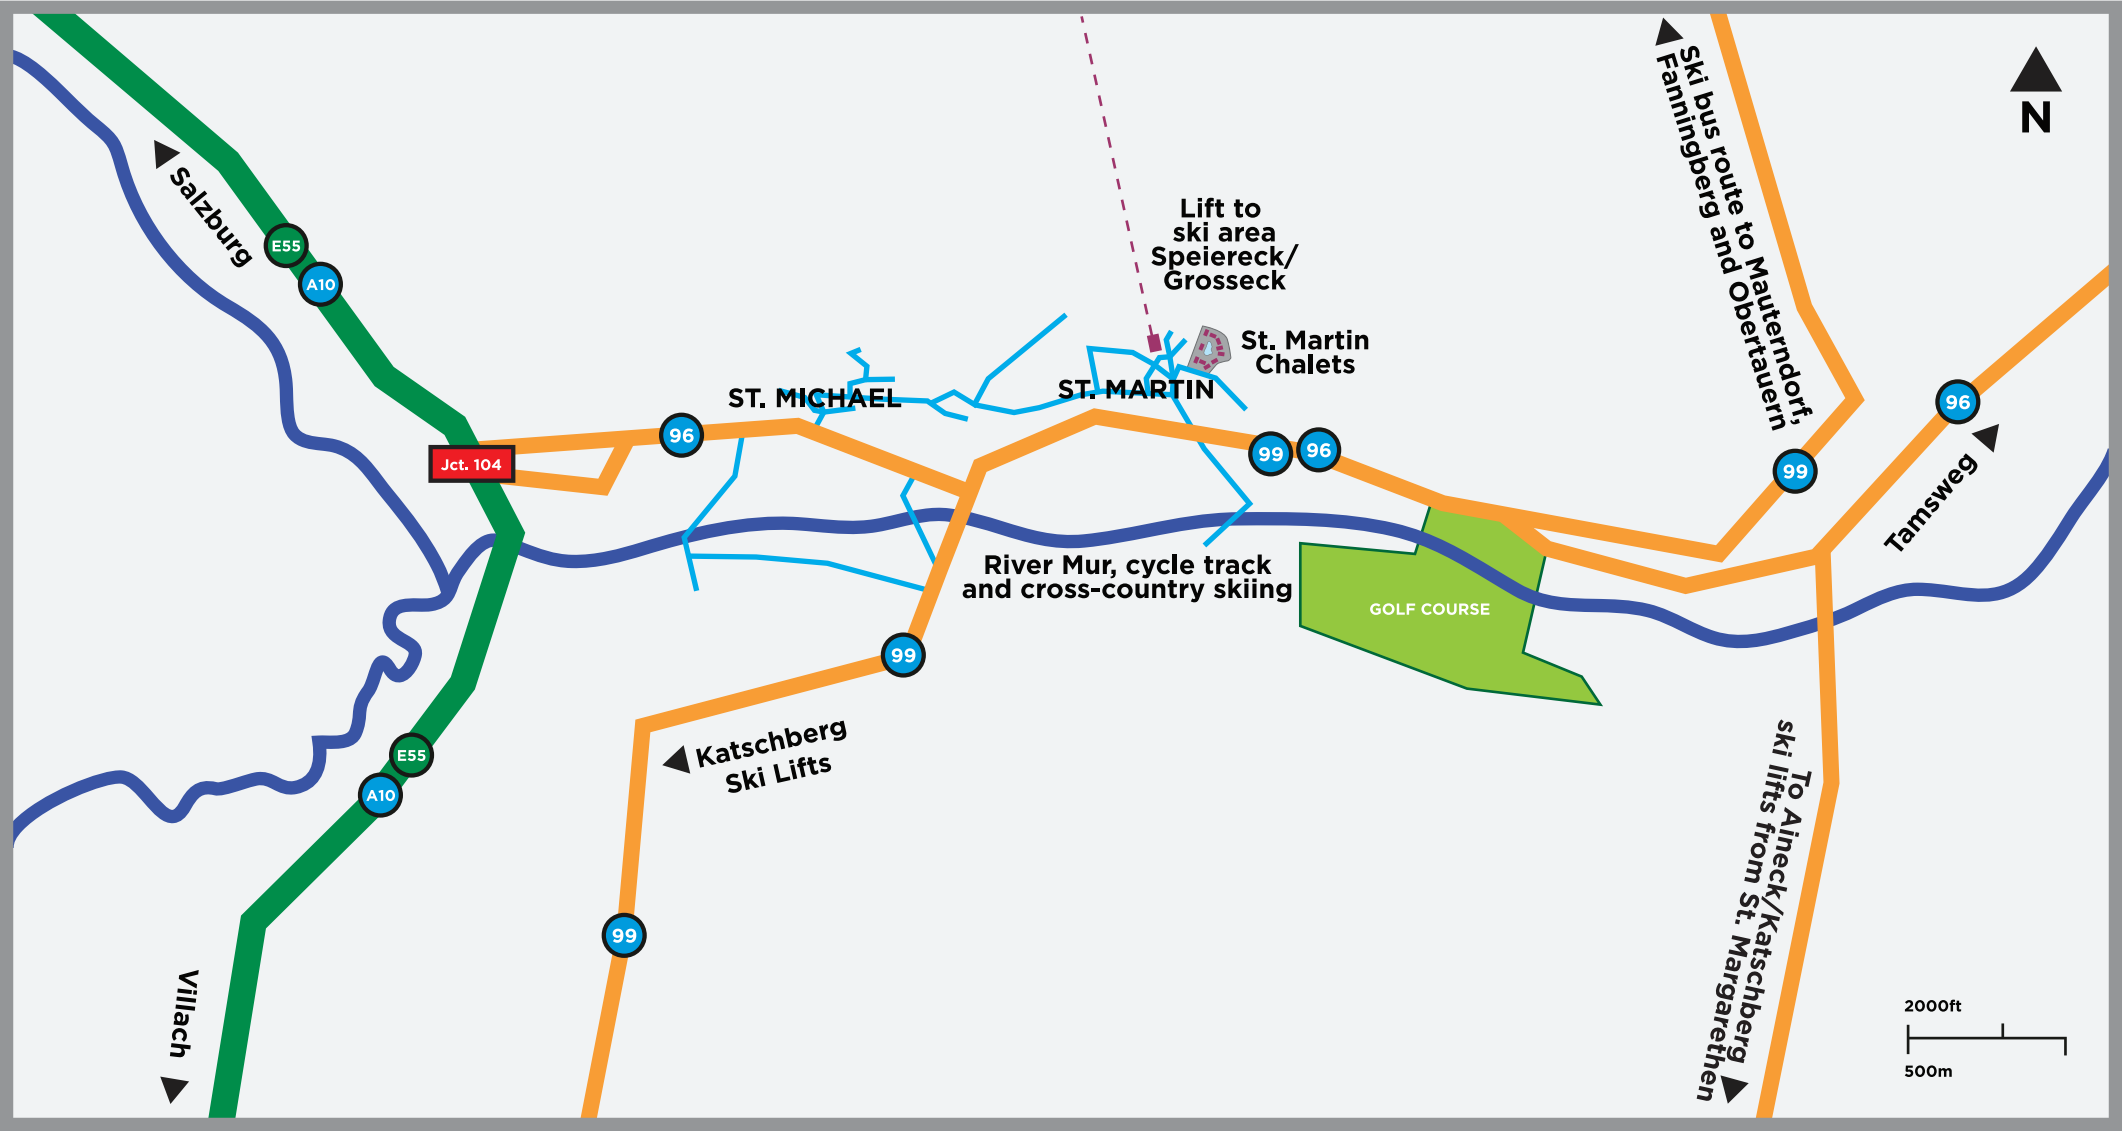

Saalfelden am Steinernen Meer

E55

A10

Radstadt

320

Flachau

99

96

# LOCAL INTEREST MAP

- 01** Obertauern: huge ski area included in the Lungau ski pass, great apres-ski, restaurants and shops
- 02** Continue west to nearby National Parks or north on the A10 to Flachau, Radstadt Golf Club (via Obertauern) and Salzburg
- 03** **Mariapfarr and Lessach:** Excellent hiking
- 04** **Zederhaus:** Excellent hiking – especially in the autumn
- 05** **Mauterndorf:** Links to the back side of Speiereck / Grosseck. Shops, restaurants, castle and horse riding
- 06** **Tamsweg:** Lungau's capital (nearest hospital)
- 07** **Speiereck/Grosseck:** Ski area
- 08** **St. Michael:** Shops, banks, restaurants etc.
- 09** **St. Martin Chalets**
- 10** **Muhr Valley:** Hiking, cycle tours, nature trails
- 11** **Golfclub Lungau**
- 12** Local lakes and river for canoeing and trout fishing
- 13** **Ramingstein:** Village, castle and silver mine
- 14** **Aineck ski area**
- 15** **Katschberg ski area**
- 16** **Katschberg:** Apres-ski, bars, restaurants etc.
- 17** Continue south to Turracher Hohe: Gateway to National Parks for summer touring
- 18** Continue south to Millstatt: Beautiful lake and golf club

Salzburg

E55  
A10

Jct. 104

96

ST. MICHAEL

ST. MARTIN

99

96

Lift to ski area Speiereck/Grosseck

St. Martin Chalets

River Mur, cycle track and cross-country skiing

GOLF COURSE

99

Tamsweg

96

Villach