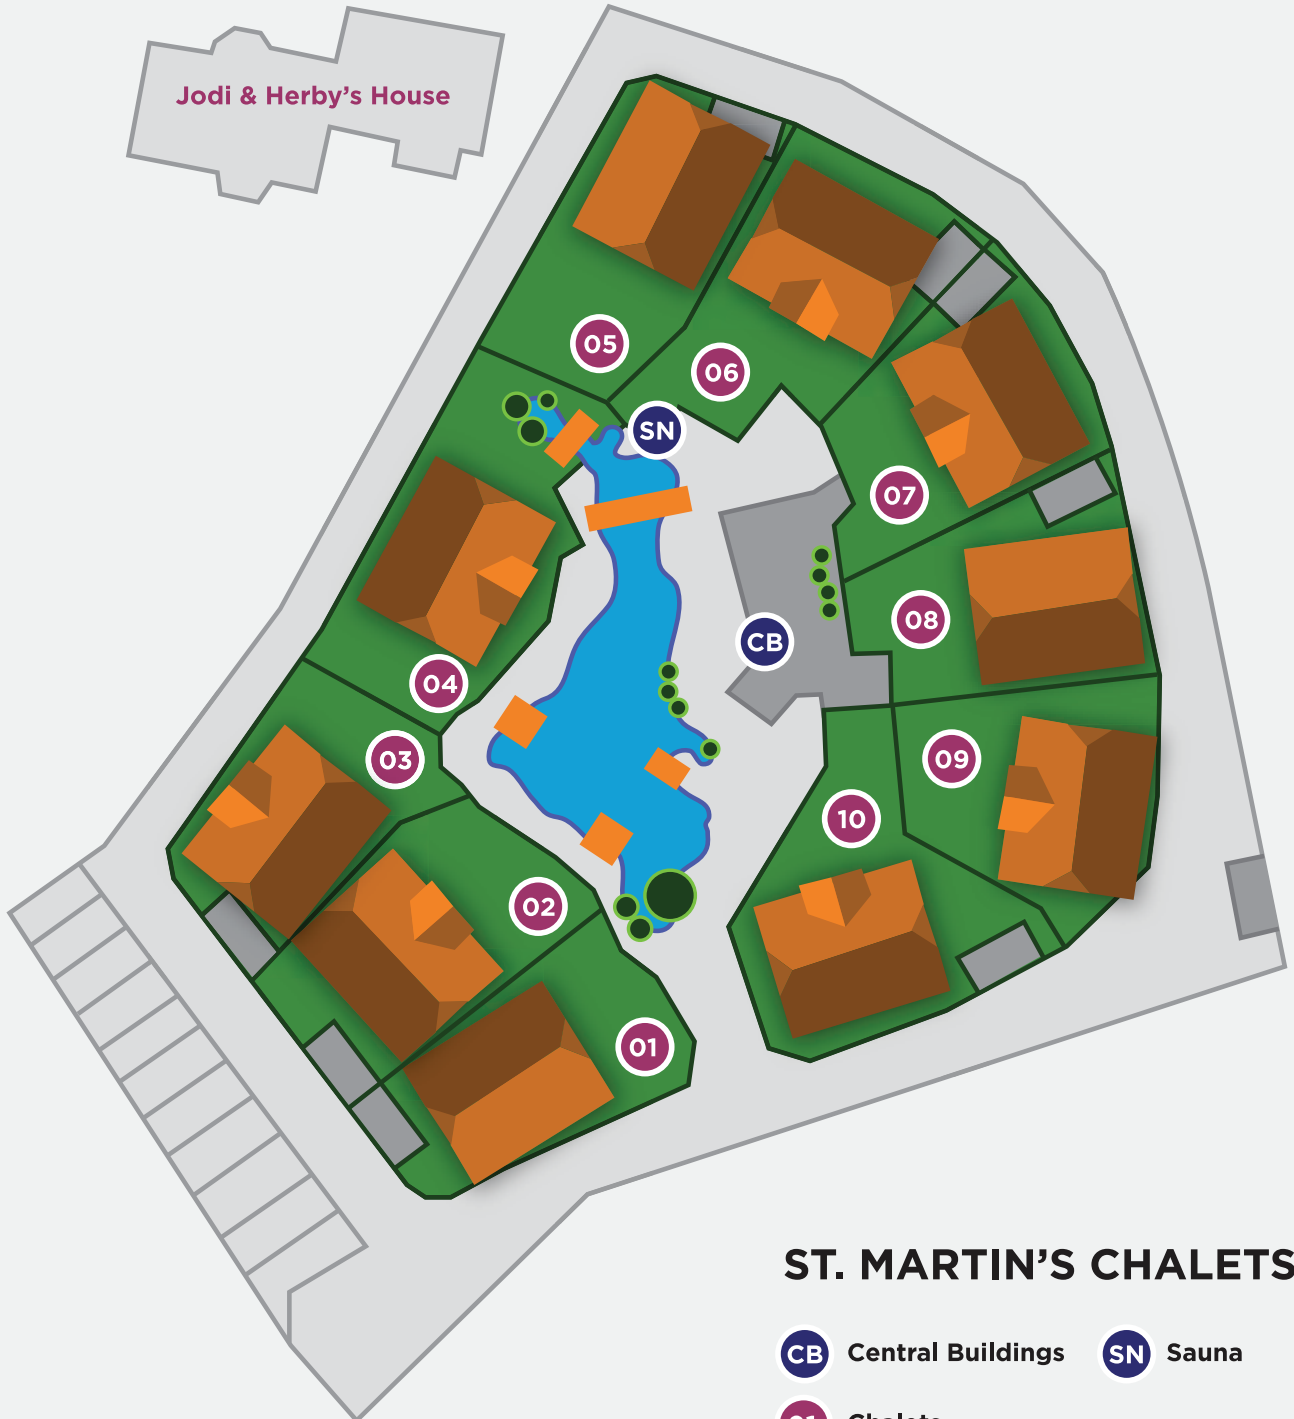

Lift to ski area Speiereck/Grosseck

St. Martin Chalets

River Mur, cycle track and cross-country skiing

GOLF COURSE

99

Tamsweg

96

Villach

St. Martin Street  
To St. Michael - Shops, Banks, Bars etc. 600m

Bachbauerlg

Greisg

ST. MARTIN  
CHALETS

St. Martin Street

99

96

Katschberg Bundesstr.

To Flying Club and  
Golf Course - 600m

Greisg

Jodi & Herby's House

## ST. MARTIN'S CHALETS

- Central Buildings
- Sauna
- Chalets