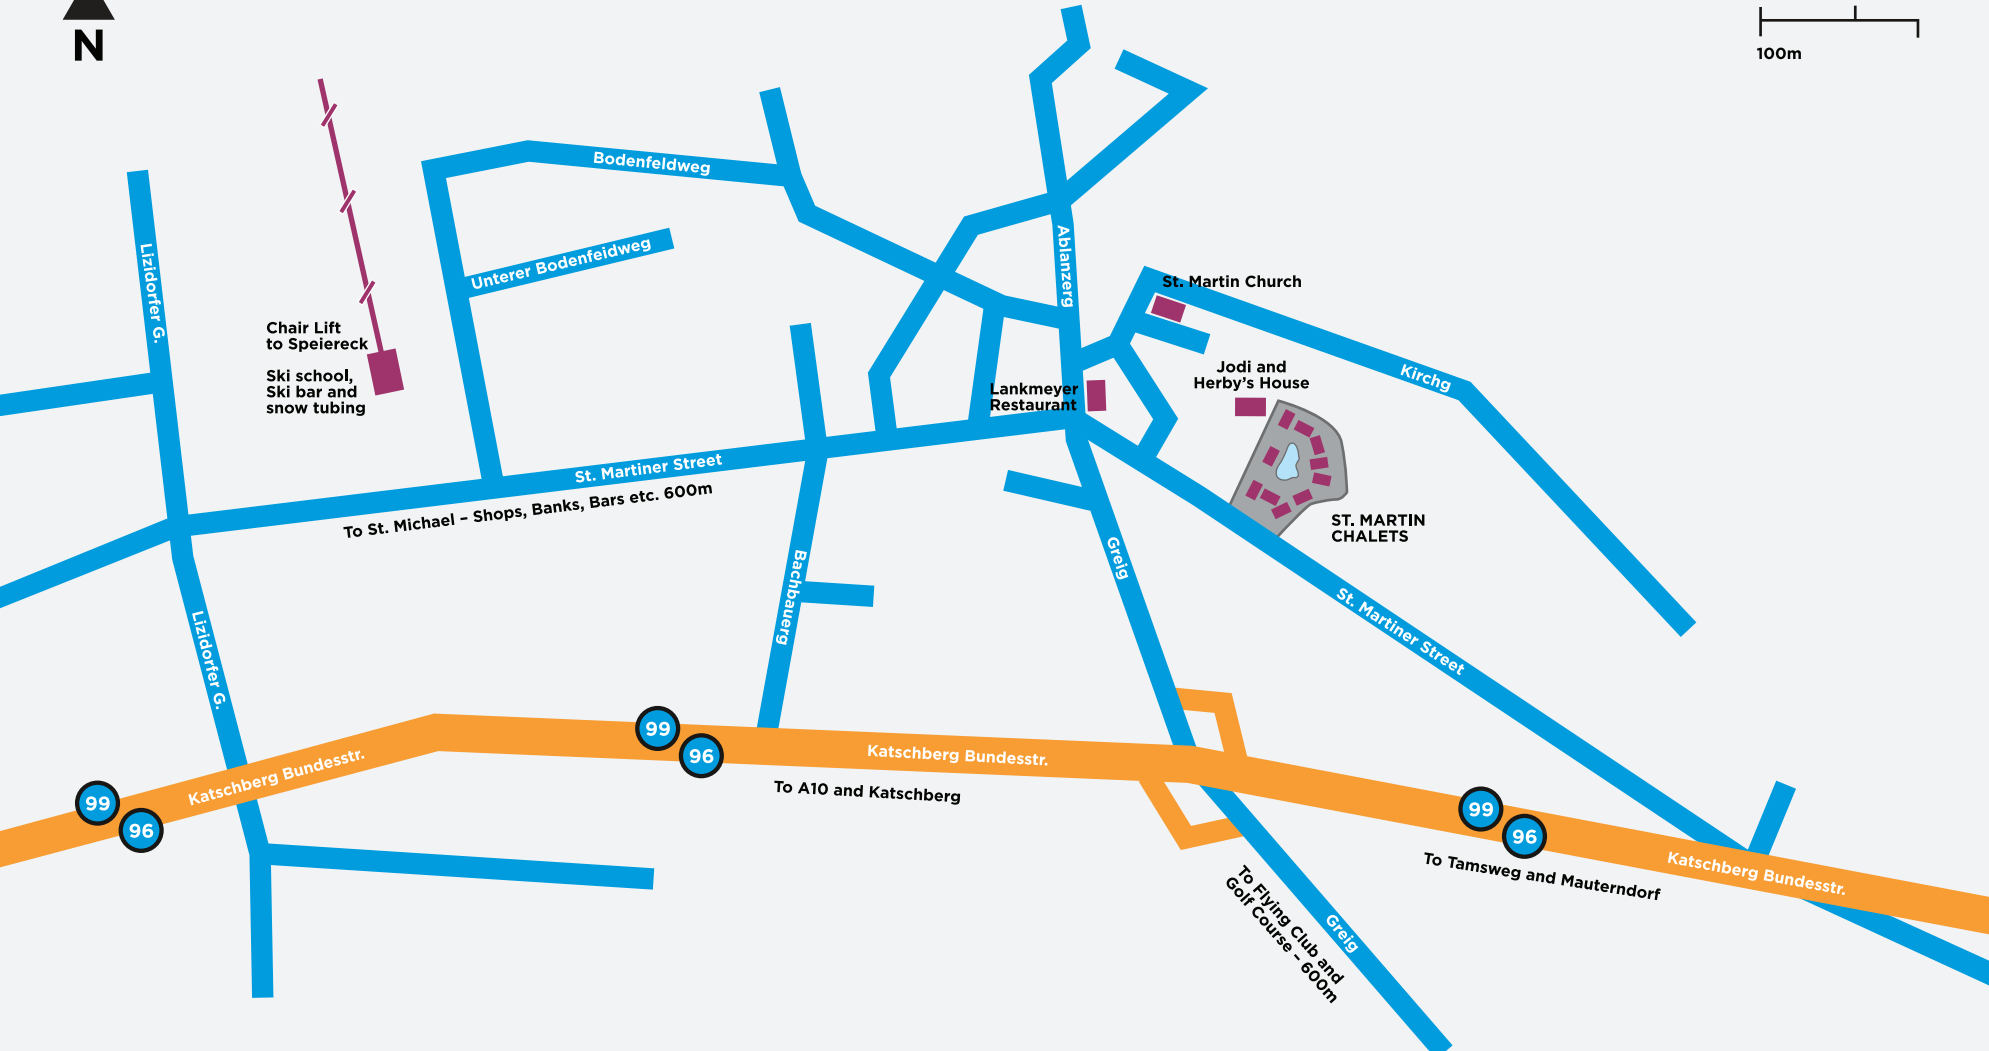

# LOCAL INTEREST MAP

- 01** Obertauern: huge ski area included in the Lungau ski pass, great apres-ski, restaurants and shops
- 02** Continue west to nearby National Parks or north on the A10 to Flachau, Radstadt Golf Club (via Obertauern) and Salzburg
- 03** **Mariapfarr and Lessach:** Excellent hiking
- 04** **Zederhaus:** Excellent hiking – especially in the autumn
- 05** **Mauterndorf:** Links to the back side of Speiereck / Grosseck. Shops, restaurants, castle and horse riding
- 06** **Tamsweg:** Lungau's capital (nearest hospital)
- 07** **Speiereck/Grosseck:** Ski area
- 08** **St. Michael:** Shops, banks, restaurants etc.
- 09** **St. Martin Chalets**
- 10** **Muhr Valley:** Hiking, cycle tours, nature trails
- 11** **Golfclub Lungau**
- 12** Local lakes and river for canoeing and trout fishing
- 13** **Ramingstein:** Village, castle and silver mine
- 14** **Aineck ski area**
- 15** **Katschberg ski area**
- 16** **Katschberg:** Apres-ski, bars, restaurants etc.
- 17** Continue south to Turracher Hohe: Gateway to National Parks for summer touring
- 18** Continue south to Millstatt: Beautiful lake and golf club

Salzburg

E55  
A10

Jct. 104

96

ST. MICHAEL

ST. MARTIN

99

96

Lift to ski area Speiereck/Grosseck

St. Martin Chalets

River Mur, cycle track and cross-country skiing

GOLF COURSE

99

Tamsweg

96

Villach

E55  
A10

99

Katschberg Ski Lifts

To Aineck/Katschberg ski lifts from St. Margarethen

200ft

100m

Chair Lift  
to Speiereck  
Ski school,  
Ski bar and  
snow tubing

Lizidorfer G.